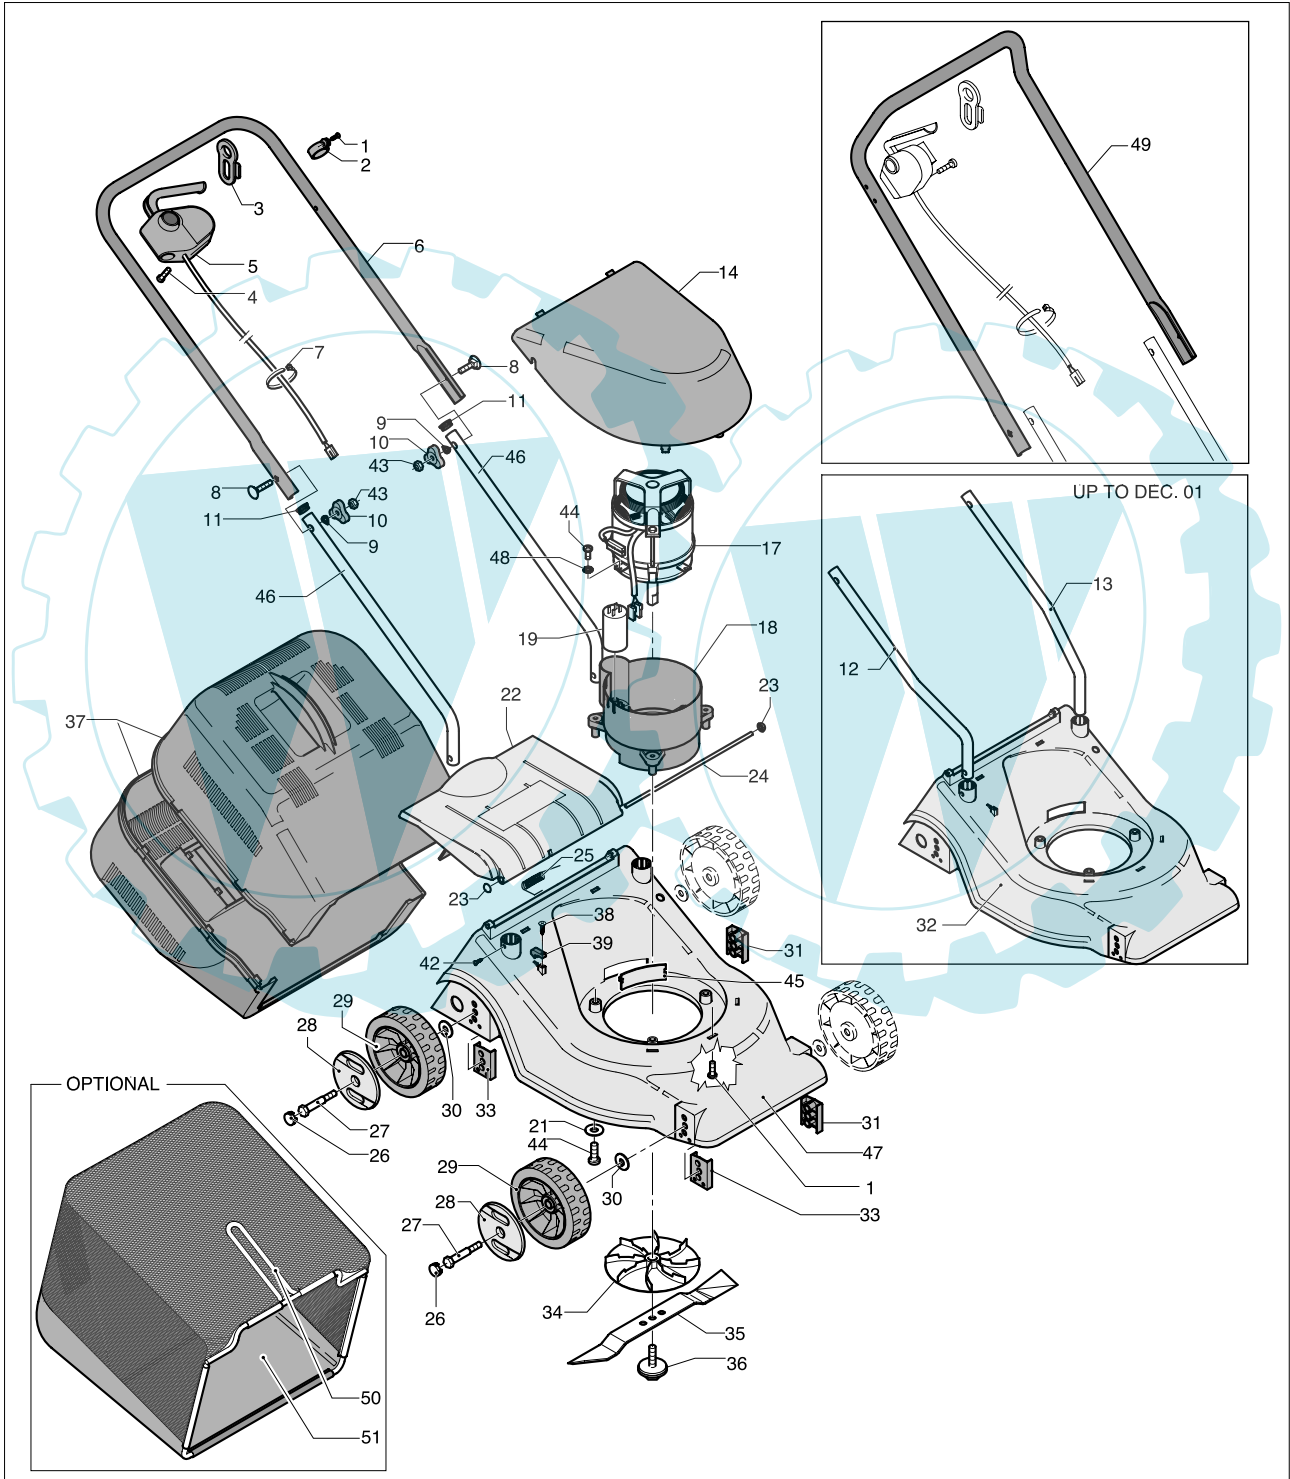

brand	MEP

date	JAN/02	SHEET 1/3

Model

TV/ER/MP 540E

Product number

The Electrolux Group. The world's No.1 choice.